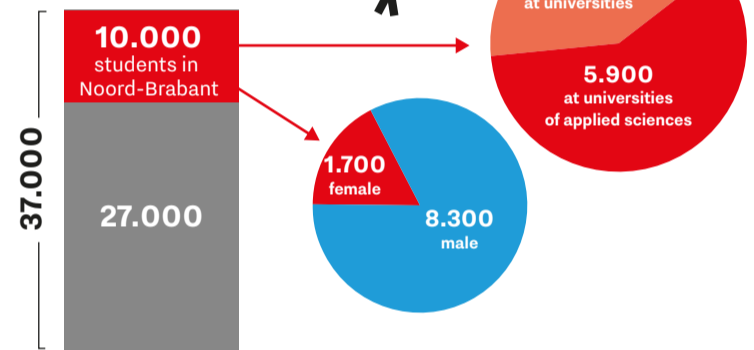

## FACTS & FIGURES

AI-related job creation  
**2 million**  
net-new jobs in 2025

**> 1.000**  
international partnerships

AI & data science students in the Netherlands (2019)

**>500** regional SMEs and multinationals develop and apply AI

TU/e **2nd** in global list of collaborative publications with industry

**30.000** AI vacancies in the Netherlands

Private R&D investment  
**€2,4 billion**

**€175 million** in AI (7%)

Prognosis 2027: **€500 million**